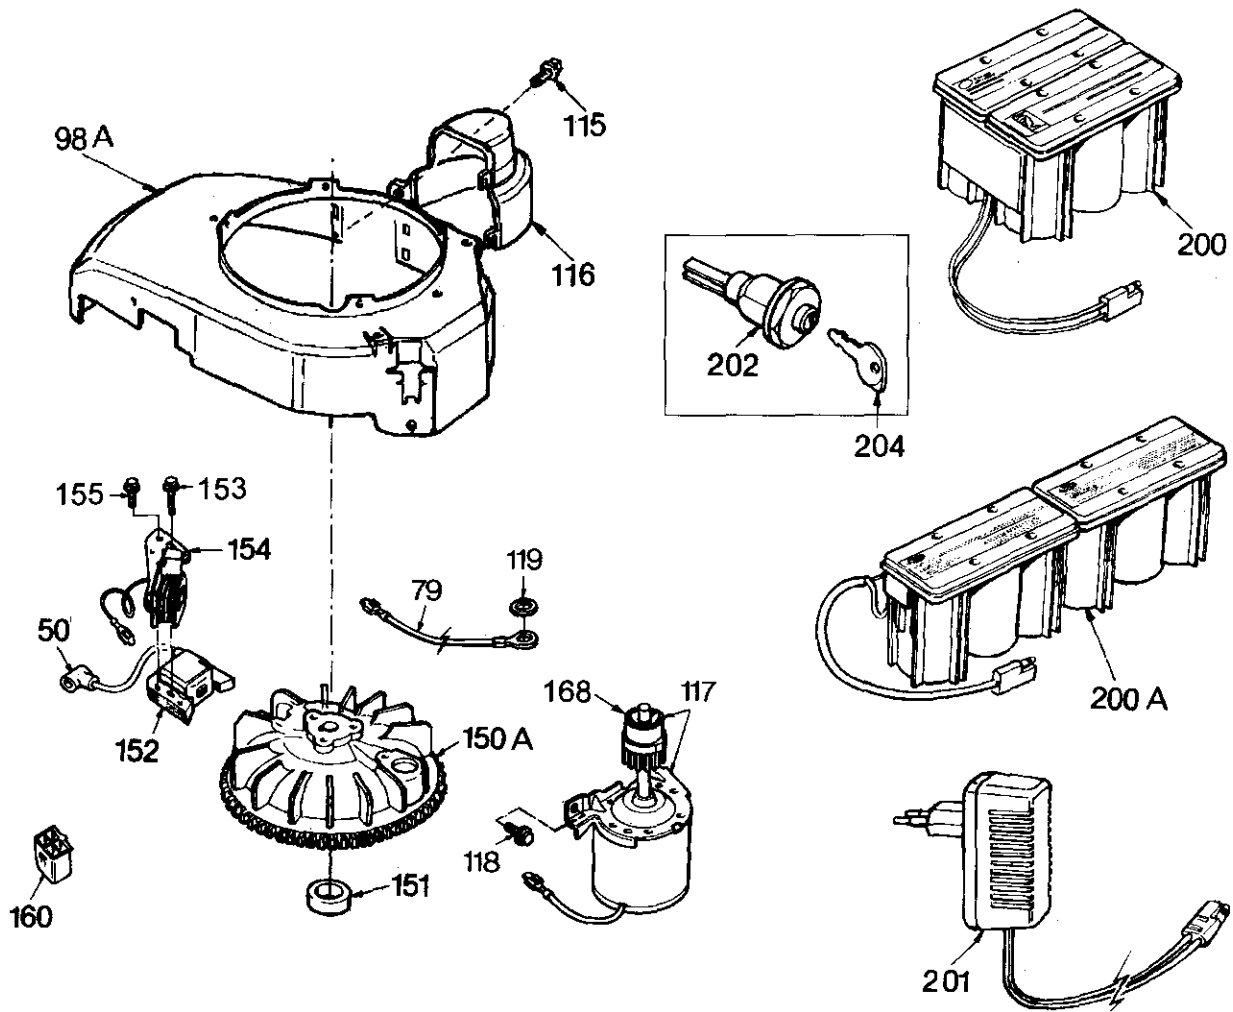

Tecumseh products made in Italy by

TECUMSEH EUROPA S.p.A.

SYNERGY OHV Models

Issued: 02/96
Revised: 08/98

Division	3
Section	A

Ref.No.	Part No.	Part Name
1	16010030	Cylinder Assy. (Inc.-2,4)(63.50 mm Bore) E-56000 ,020,026,101,104,105,106
1	16010032	Cylinder Assy. (Inc.-2,4)(66.60 mm Bore) E-66002 ,003,100,105
2	29410001	Dowel Pin
4	29610017 *	Oil Seal
5	16130007	Intake Valve (Inc.-8,9)(Std)
5	16130008	Intake Valve (Inc.-8,9)(OS. 0.80 mm)
6	16140007	Exhaust Valve (Inc.-9,10)(Std)
6	16140008	Exhaust Valve (Inc.-9,10)(OS. 0.80 mm)
7	22450002	Push Rod
8	22470006	Lower Valve Spring Keeper
9	27910003	Valve Spring
10	22450003	Push Rod Guide
11	16070036	Crankshaft E-56000 ,020,101
11	16070044	Crankshaft E-56104 ,105
11	16070055	Crankshaft E-66105
11	16070111	Crankshaft E-56026 ,106
11	16070121	Crankshaft E-66002 ,003,100
12	29520006	Thrust Washer
14	16090007	Piston & Pin Assy. (Inc.-16)(Std 63.50 mm Bore)
14	16090008	Piston & Pin Assy. (Inc.-16)(OS. 0.25 mm)
14	16090009	Piston & Pin Assy. (Inc.-16)(OS. 0.50 mm) E-56000 ,020,026,101,104,105,106
14	16090026	Piston & Pin Assy. (Inc.-16)(Std 66.60 mm Bore)
14	16090027	Piston & Pin Assy. (Inc.-16)(OS. 0.25 mm)
14	16090028	Piston & Pin Assy. (Inc.-16)(OS. 0.50 mm) E-66002 ,003,100,105
15	16100009	Ring Set (Std 63.50 mm Bore)
15	16100010	Ring Set (OS. 0.25 mm)
15	16100011	Ring Set (OS. 0.50 mm) E-56000 ,020,026,101,104,105,106
15	16100018	Ring Set (Std 66.60 mm Bore)
15	16100019	Ring Set (OS. 0.25 mm)
15	16100020	Ring Set (OS. 0.50 mm) E-66002 ,003,100,105
16	29450004	Piston Pin Retainer
17	16110010	Connecting Rod (Inc.-18) E-66002 ,003,100,105
17A	16110006	Connecting Rod (Inc.-18A,19) E-56000 ,020,026,101,104,105,106
18	29190164	Screw 1/4-20 (L=23mm) E-66002 ,003,100,105
18A	29180039	Screw 1/4-20 (L=25mm)
19	29490025	Connecting Rod Clip E-56000 ,020,026,101,104,105,106
21	22440004	Valve Lifter
22	16120015	Camshaft (MCR)
23	16160004	Oil Pump Assy
24	29630001 *	Flange Assy. Gasket

Note: Always check Master Price List for replacement part numbers.

Tecumseh products made in Italy by

TECUMSEH EUROPA S.p.A.