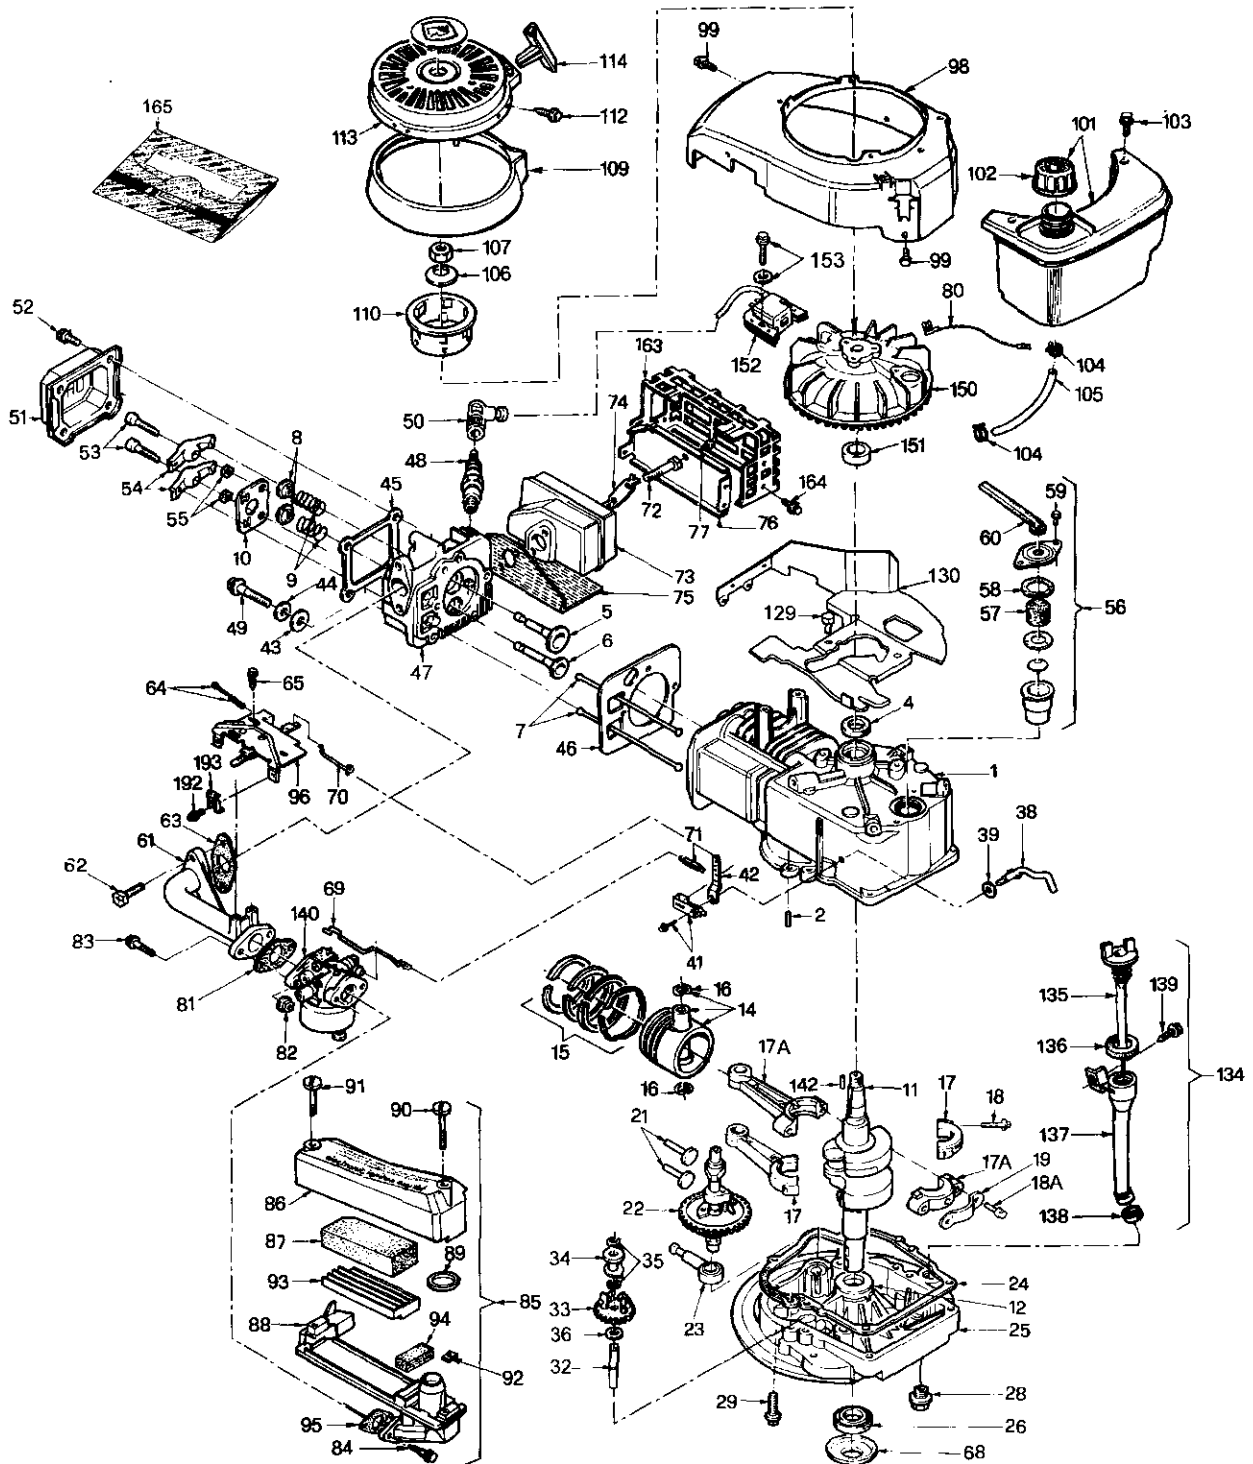

SYNERGY OHV

Issued: 02/96
Revised: 08/98

Division
Section

3
A

Tecumseh products made in Italy by
TECUMSEH EUROPA S.p.A.